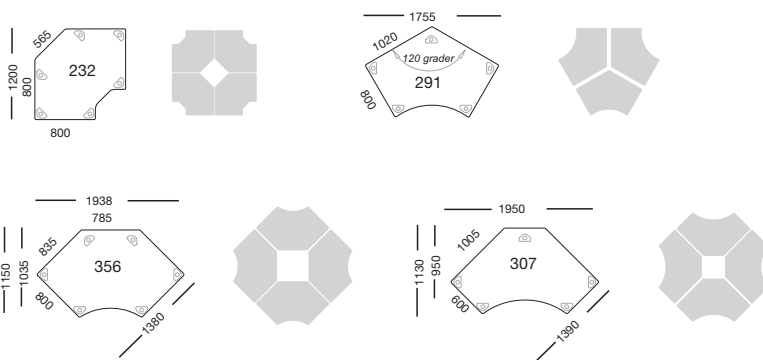

Hjul kan beställas separat för enkel montering på ben med höjdinställning 650-800 mm.

TECHNICAL SPECIFICATIONS

Tops

Centro tops consist of a 22 mm MDF board that can be obtained with different surface materials such as veneer or high-pressure laminate. Veneer is 0.6 mm and the high-pressure laminate is 0.7 mm thick. Table with a surface of laminate has also a barrier laminate on the back.

Profile 1 Bevelled open clear lacquered MDF edges. Radius 20 mm the corners. Standard surface: Veneer alt. high-pressure laminate.

Profile 6 Straight edge that follows the tops colour. Standard surface: Veneer alt. high-pressure laminate.

Wheels can be ordered separately for easy mounting on legs with height adjustment 650-800 mm.

Fristående/kopplade bord / Freestanding/for connection

Fristående bord med rundade hörn / Freestanding tables with rounded corners

Fristående bord med en inre radie / Freestanding tables with inner radius

Hörnbord / Corner tables

Kombibord / Combi tables

Övriga bord / Other tables

Mötesbord / Conference tables