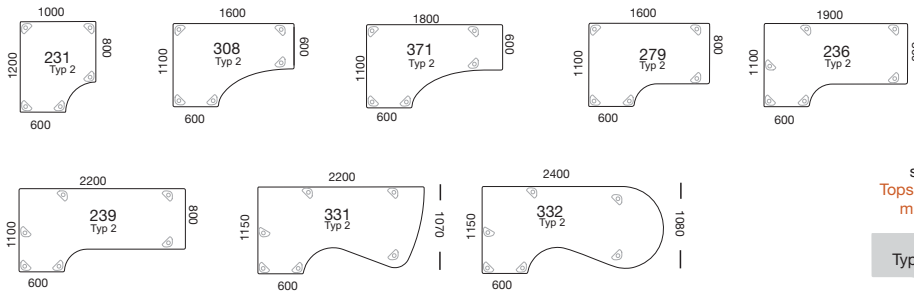

Profile 1 Bevelled open clear lacquered MDF edges. Radius 20 mm the corners. Standard surface: Veneer alt. high-pressure laminate.

Profile 6 Straight edge that follows the tops colour. Standard surface: Veneer alt. high-pressure laminate.

Wheels can be ordered separately for easy mounting on legs with height adjustment 650-800 mm.

Fristående/kopplade bord / Freestanding/for connection

Fristående bord med rundade hörn / Freestanding tables with rounded corners

Fristående bord med en inre radie / Freestanding tables with inner radius

Hörnbord / Corner tables

Kombibord / Combi tables

Övriga bord / Other tables

Mötesbord / Conference tables