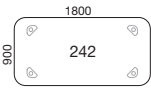

Fristående bord med rundade hörn / Freestanding tables with rounded corners