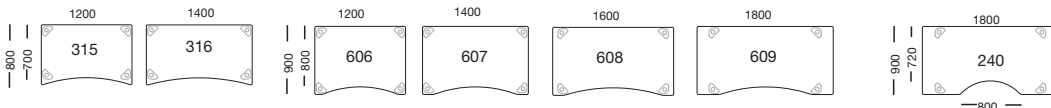

Fristående bord med rundade hörn / Freestanding tables with rounded corners

Fristående bord med en inre radie / Freestanding tables with inner radius